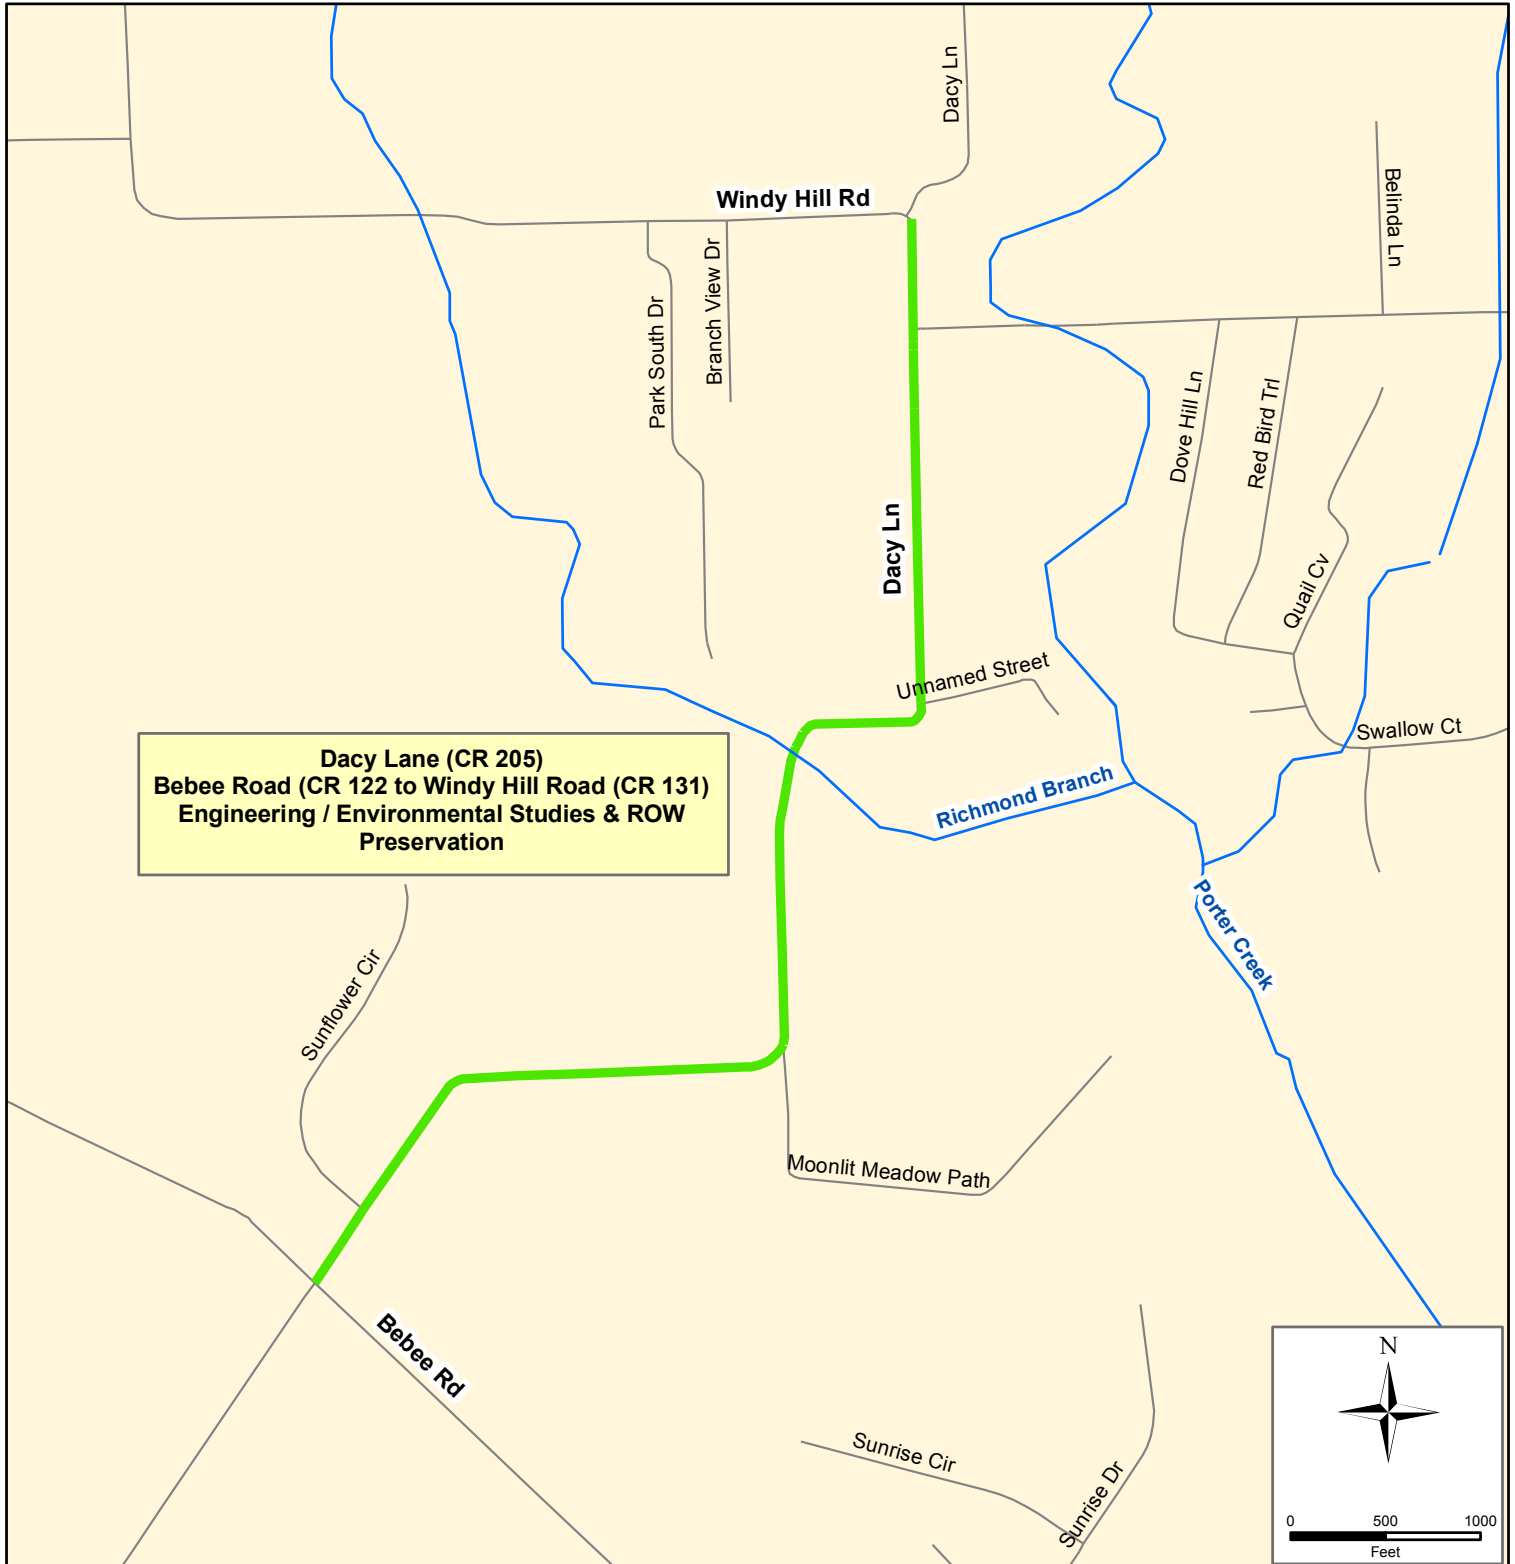

Project 13 Map

Dacy Lane (CR 205)
Beebe Road (CR 122) to Windy Hill Road (CR 131)

Precinct 2