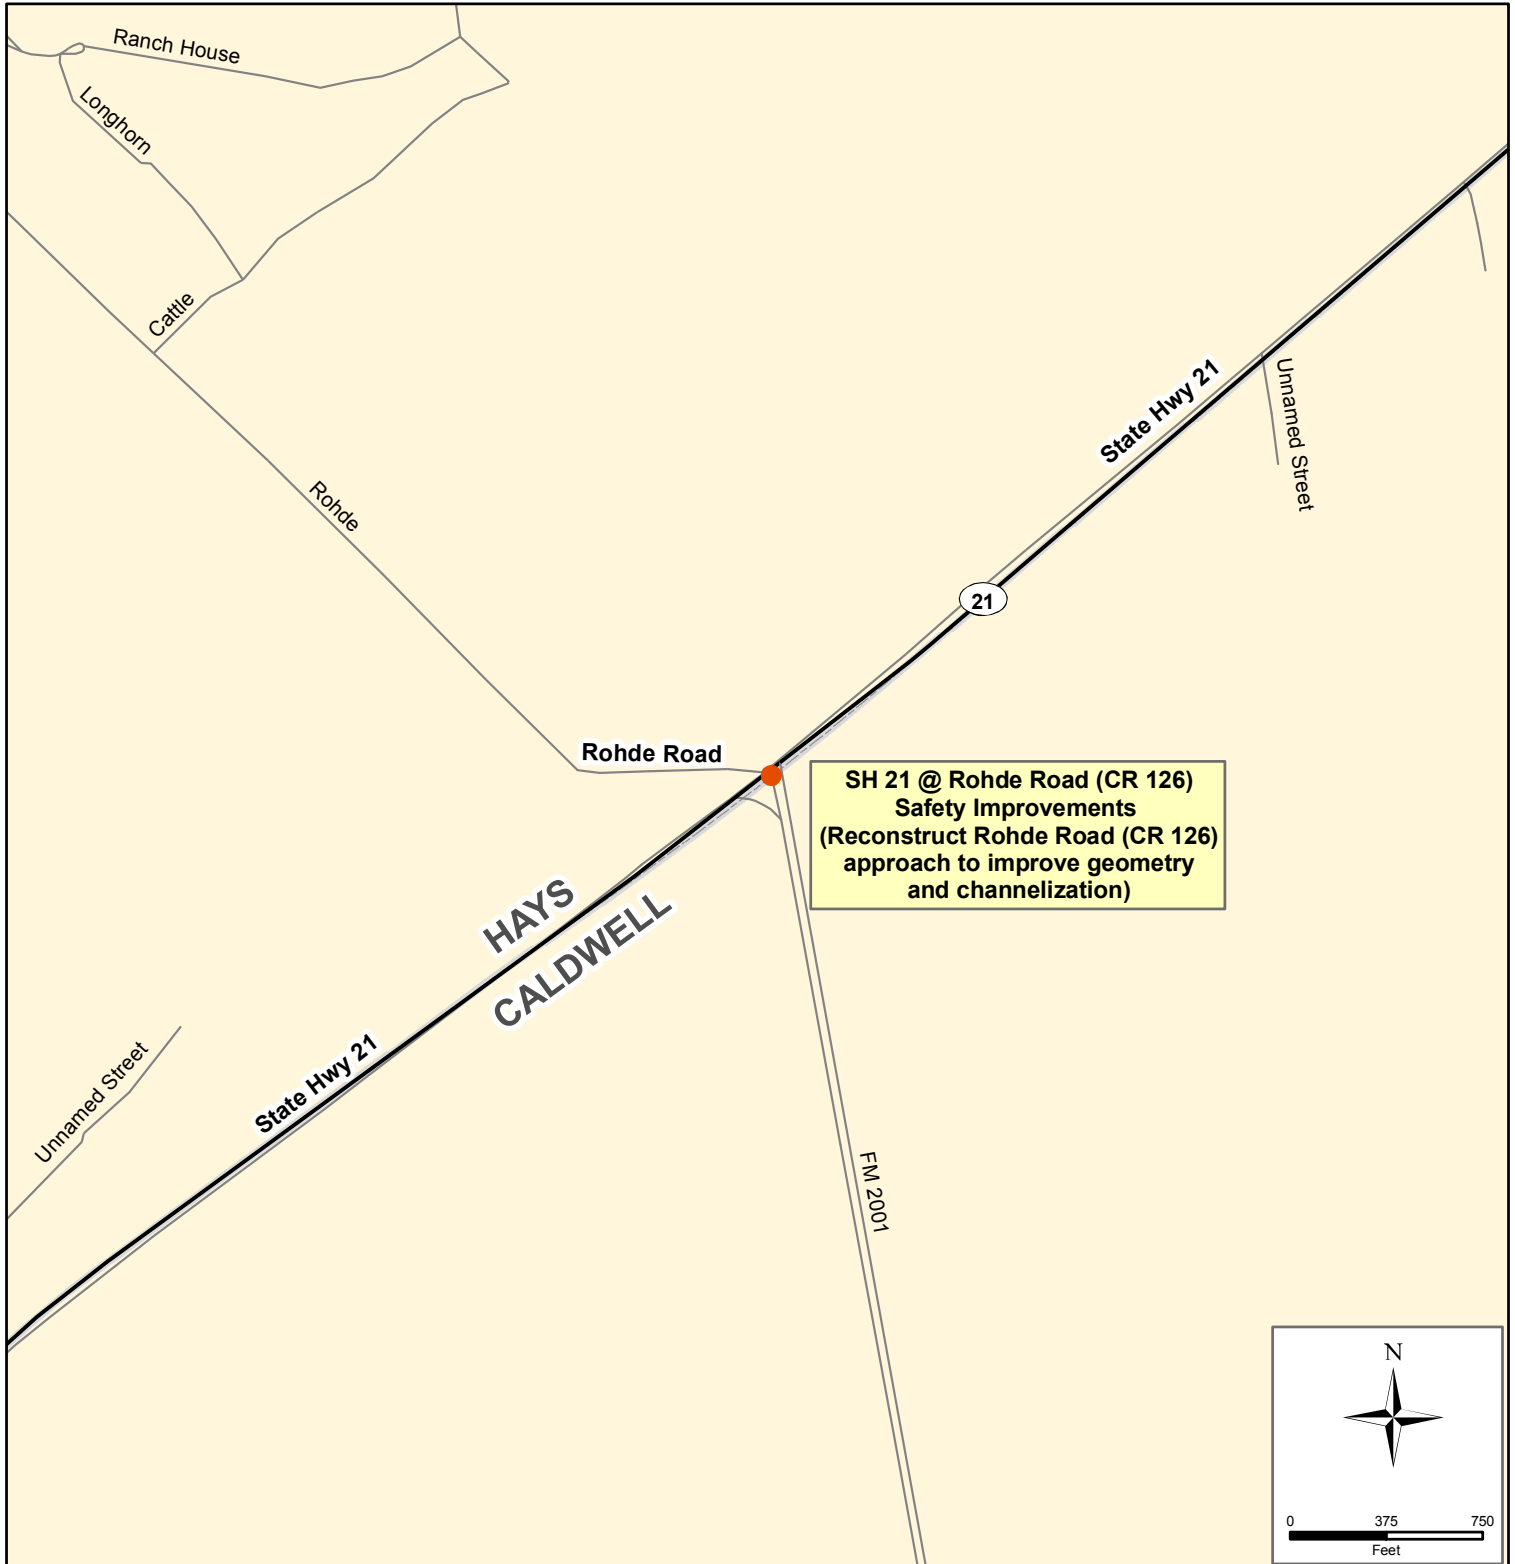

Project 12c Map

SH 21 @ Rohde Road (CR 126)

Precinct 2