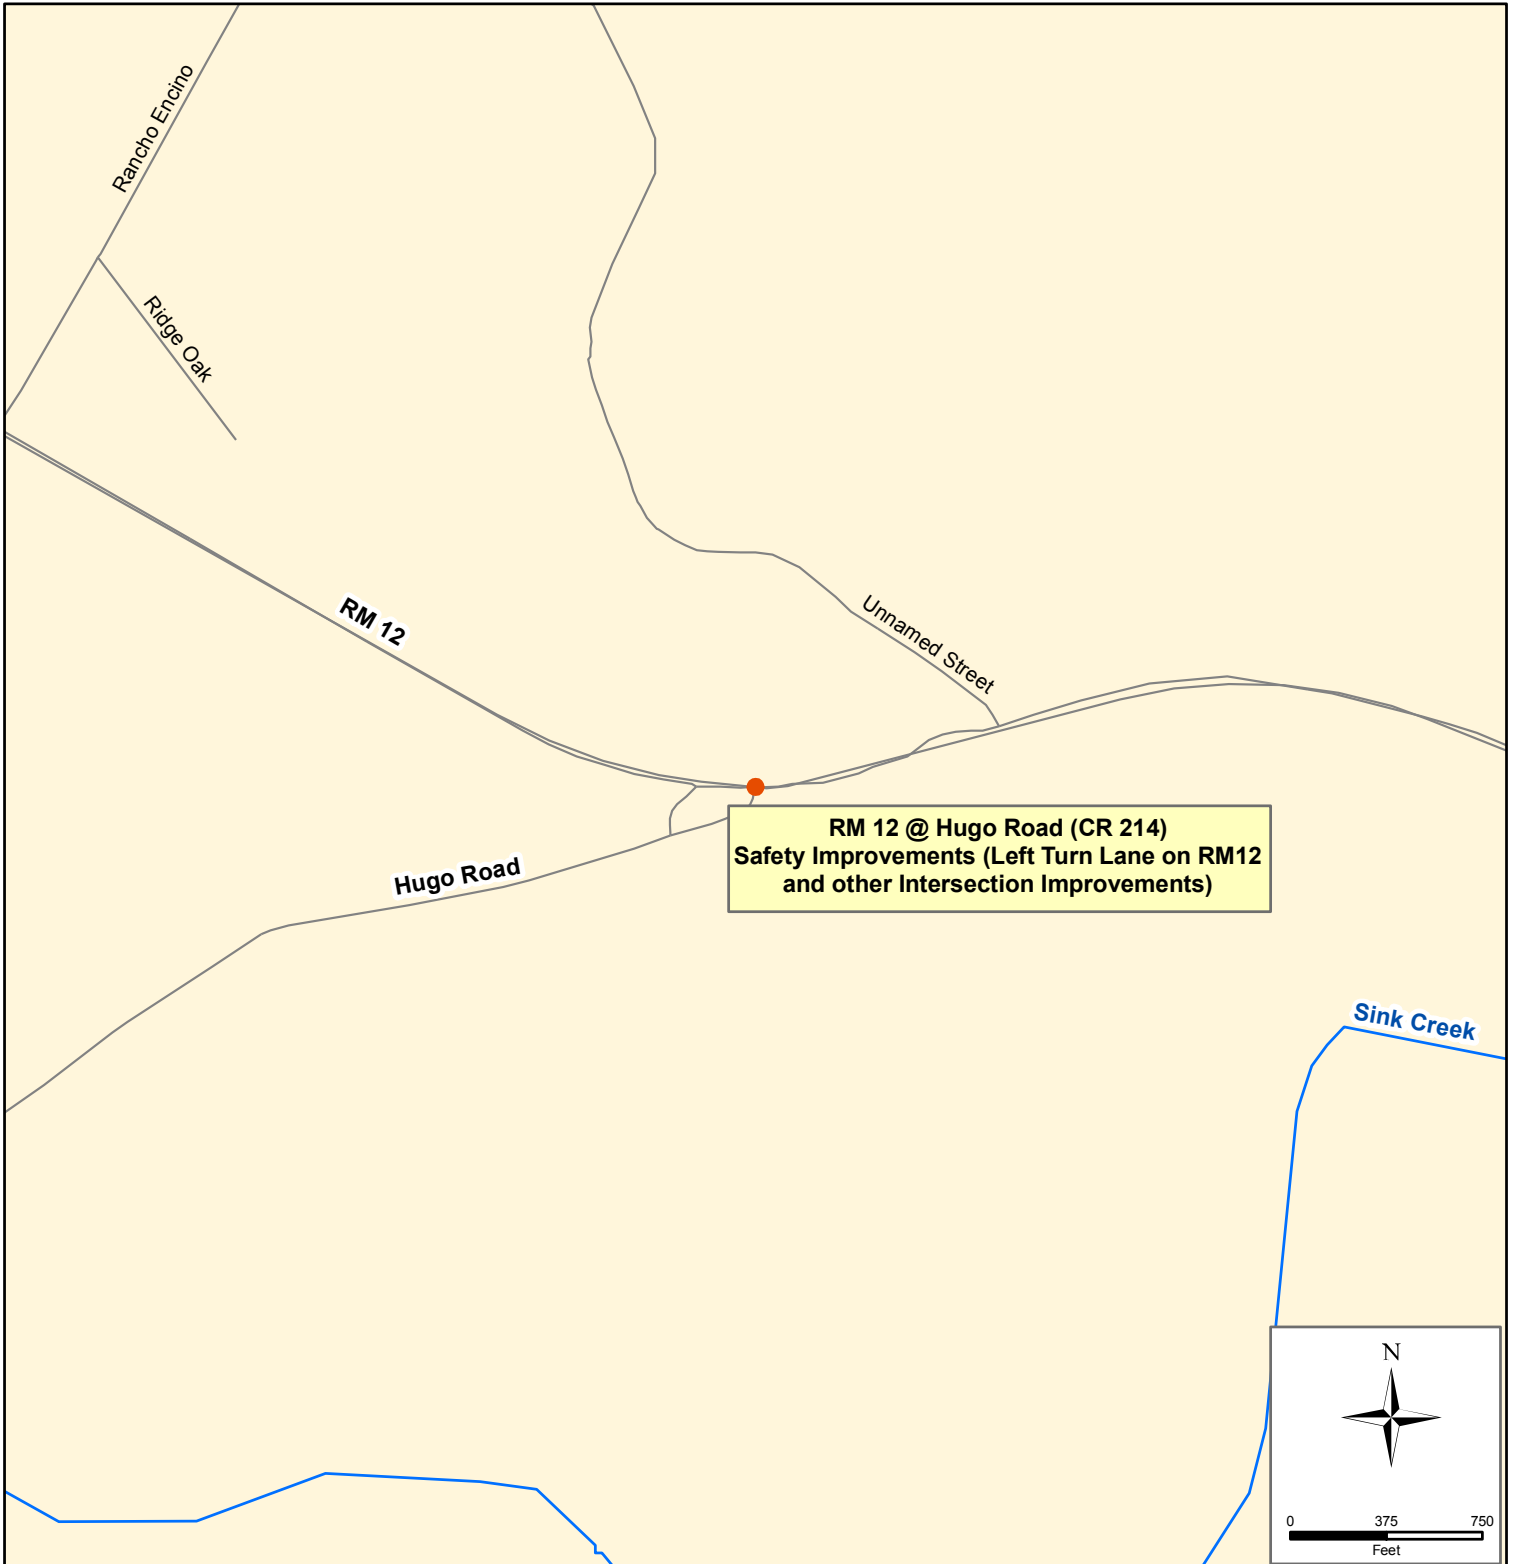

Project 8 Map
RM 12 @ Hugo Road (CR 214)

Precinct 3