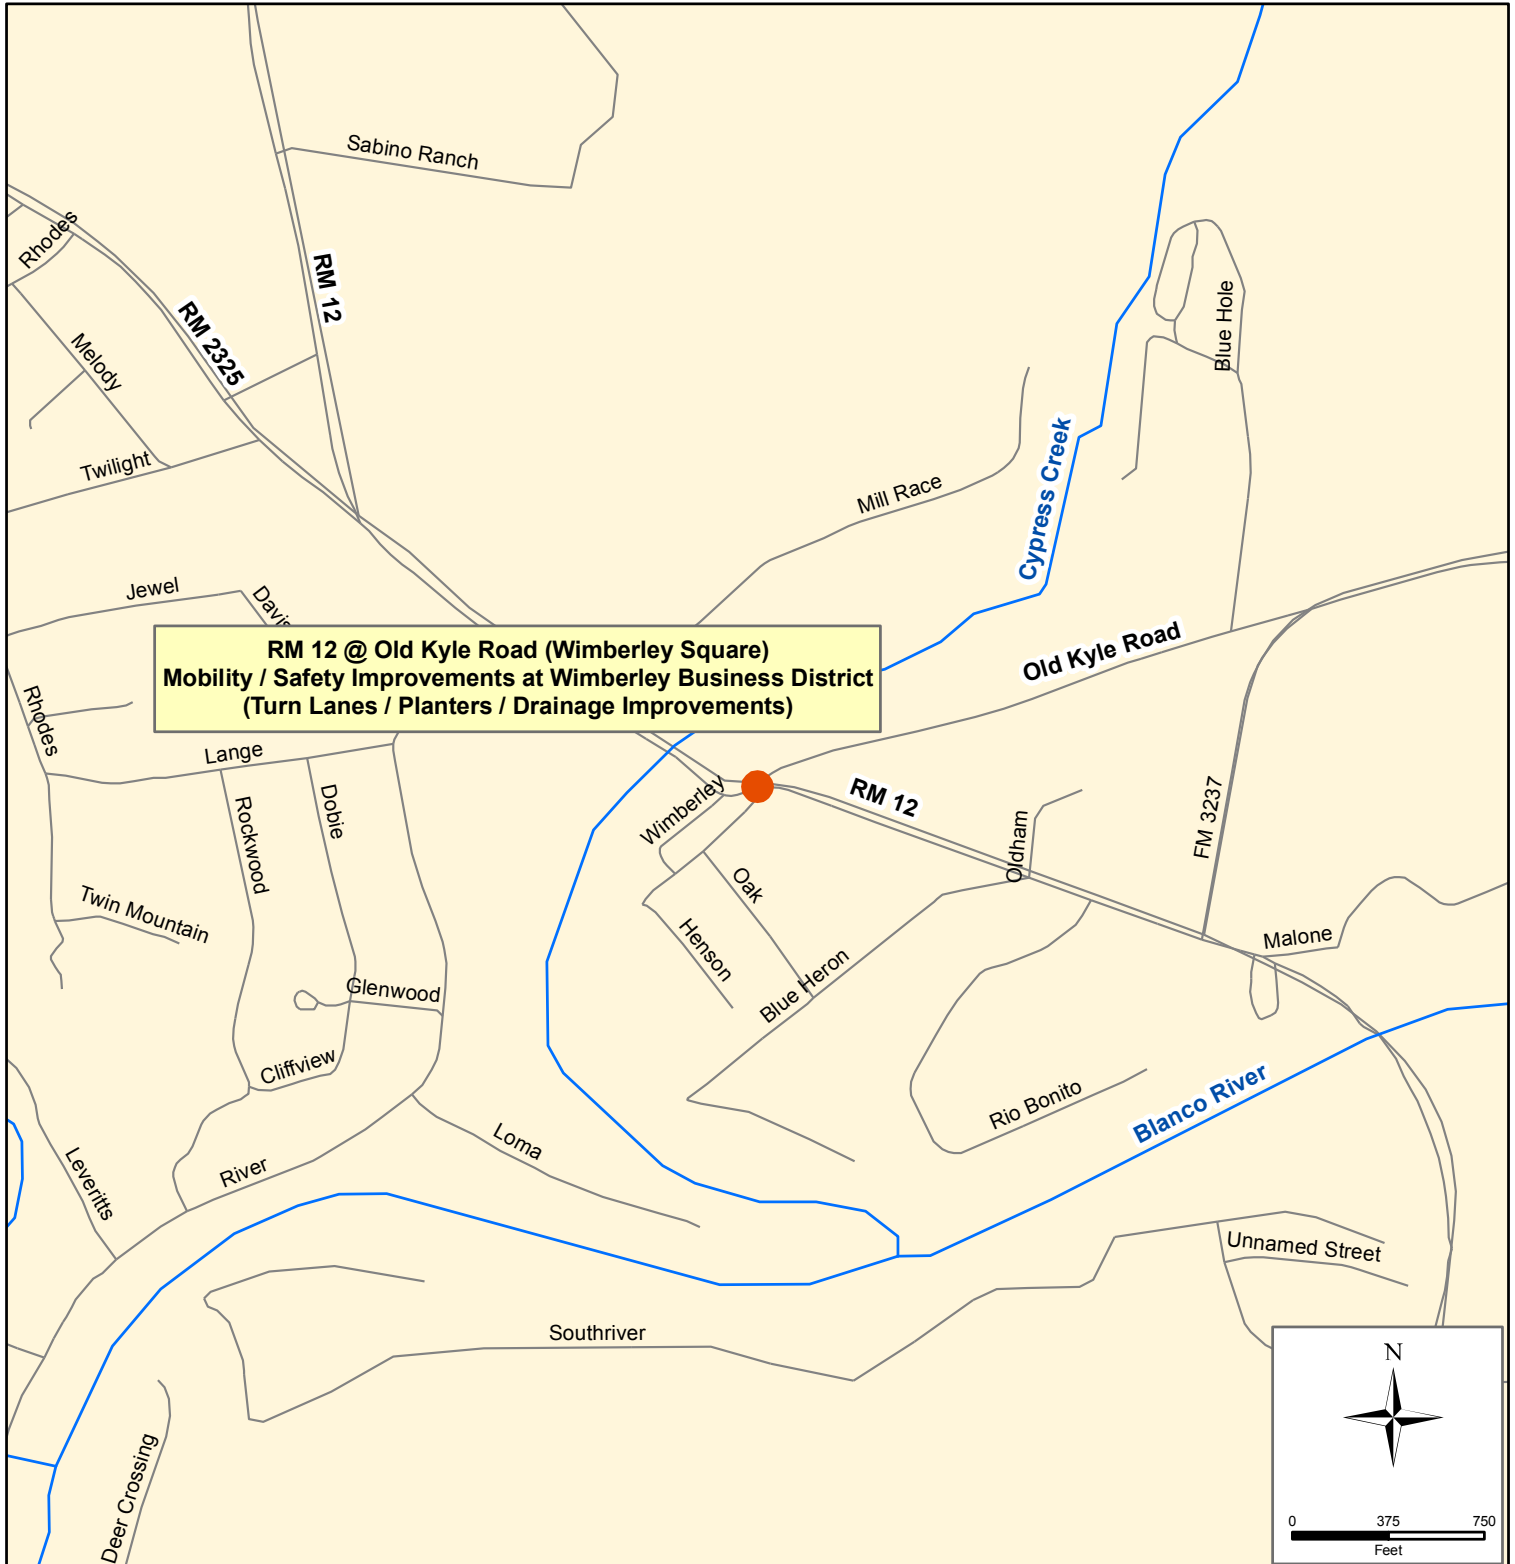

Project 5 Map

RM 12 @ Old Kyle Road (Wimberley Square)

Precinct 3