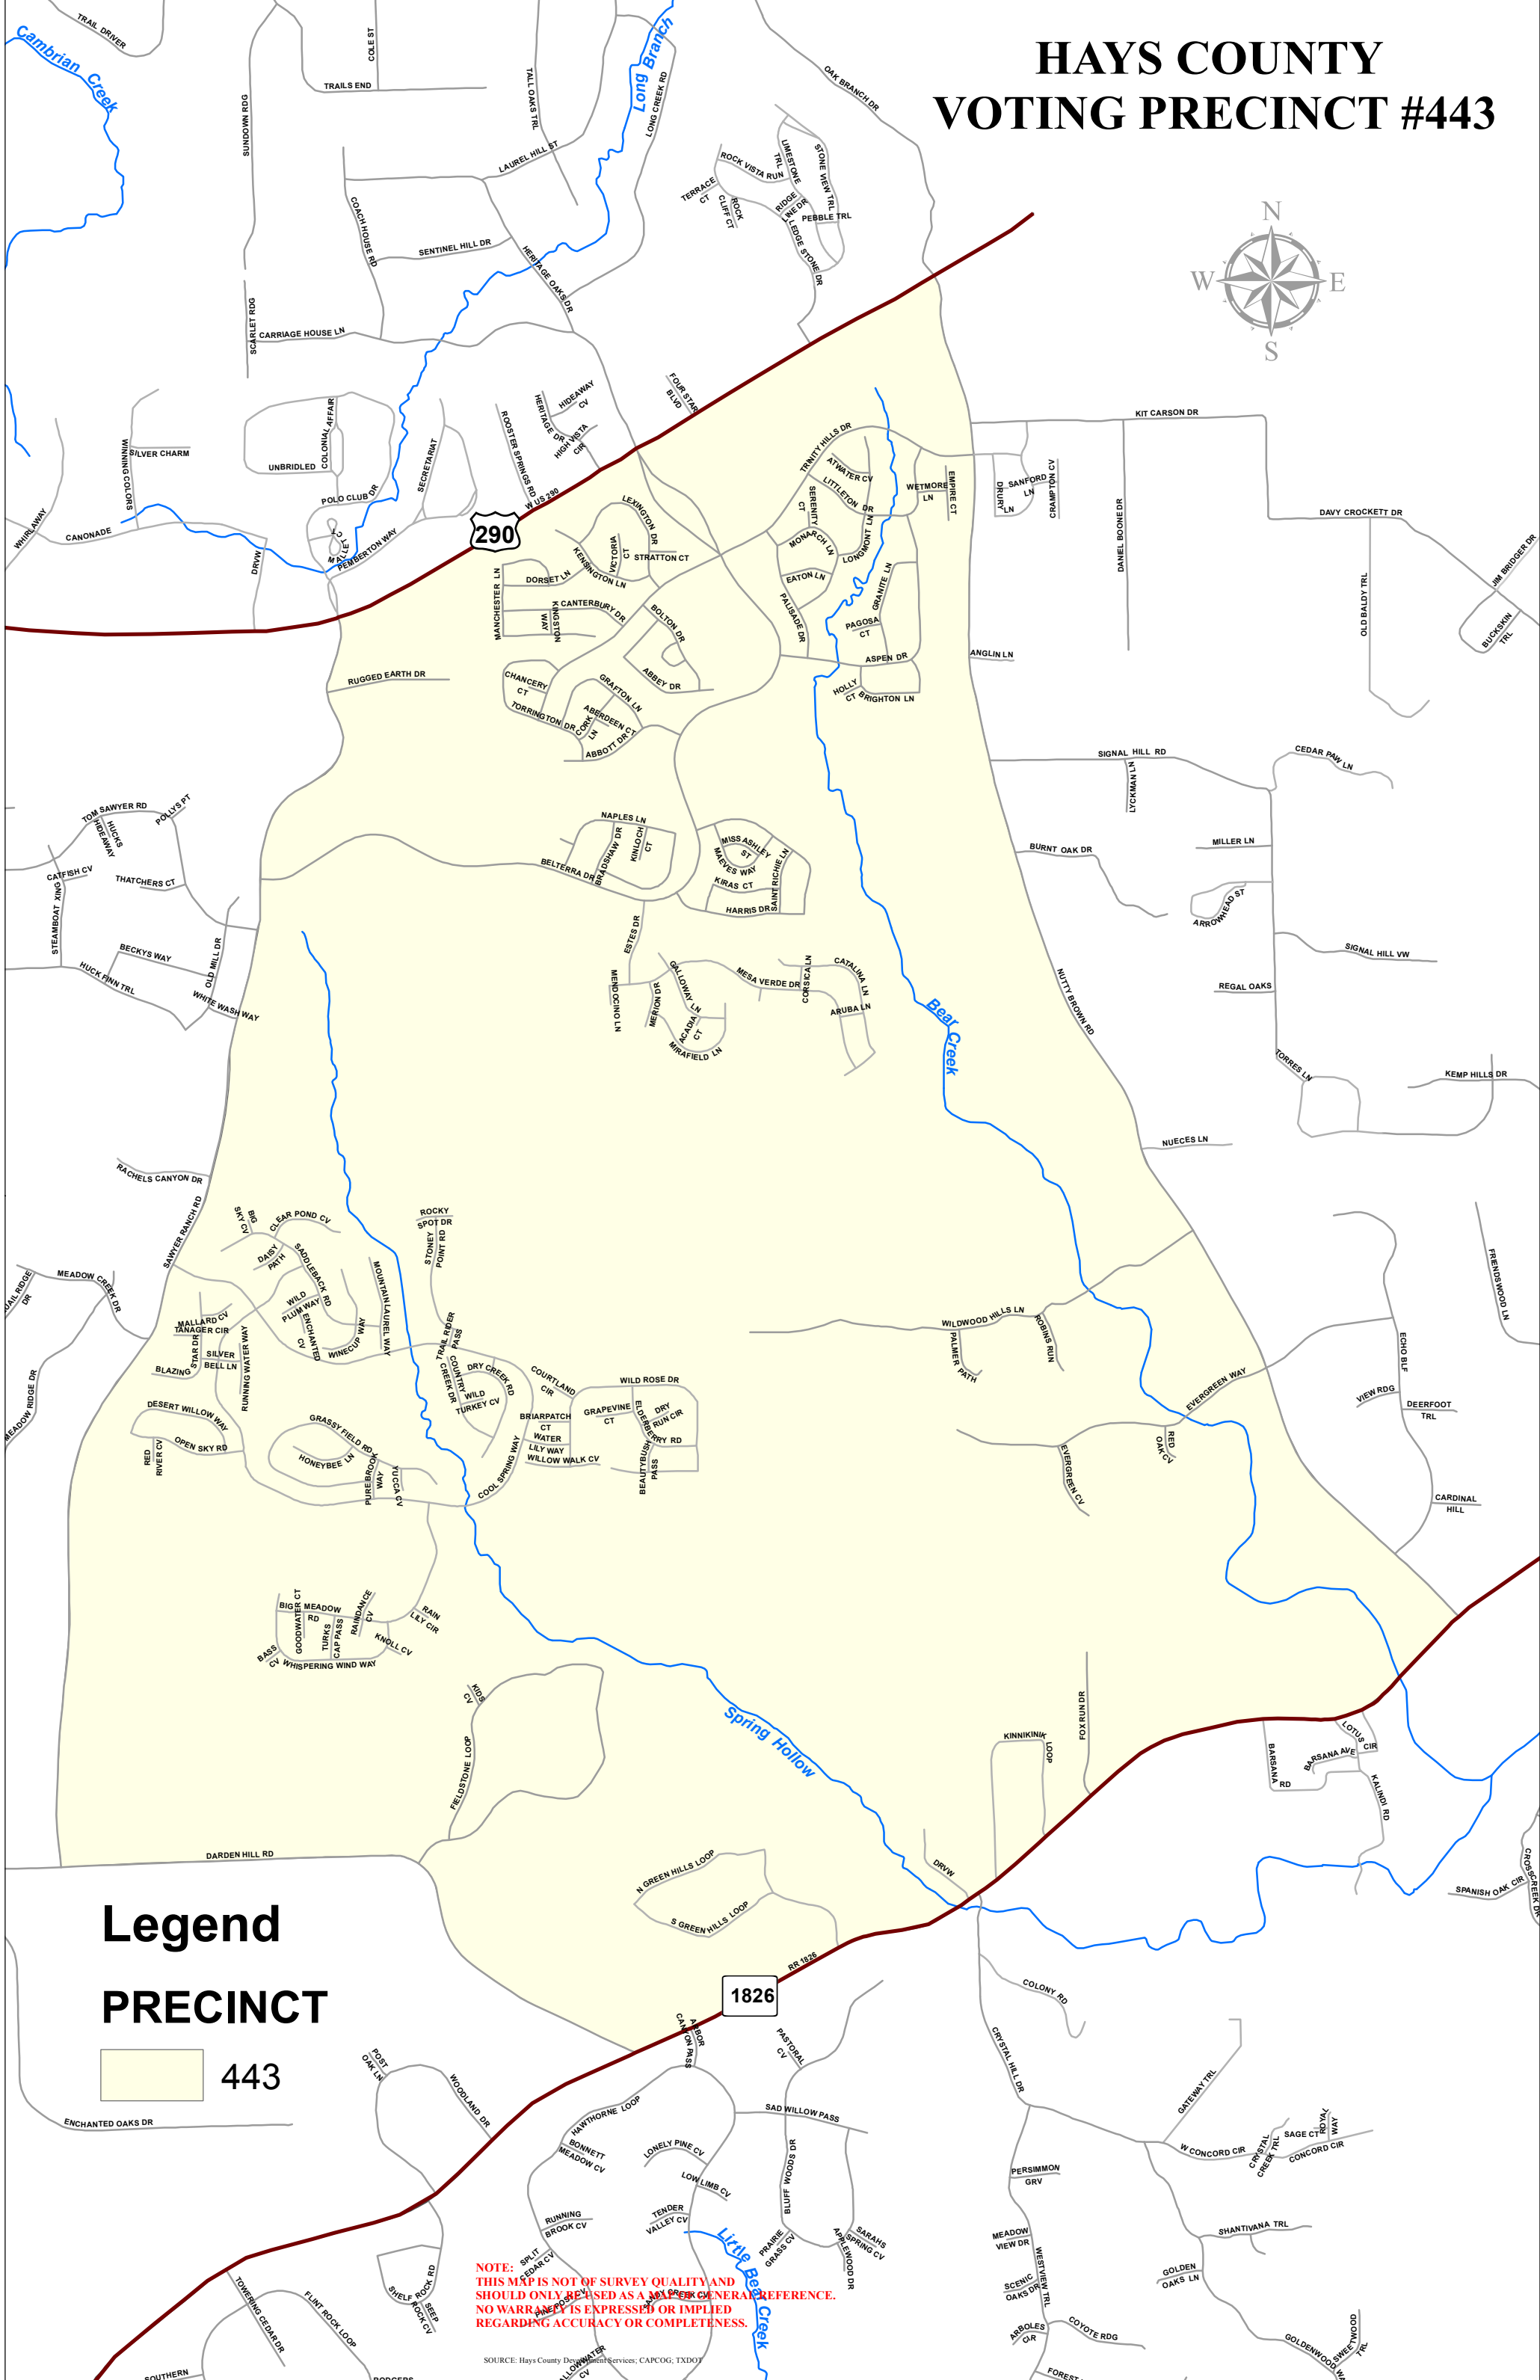

HAYS COUNTY VOTING PRECINCT #443

Legend PRECINCT

443

NOTE:
THIS MAP IS NOT OF SURVEY QUALITY AND
SHOULD ONLY BE USED AS A GENERAL REFERENCE.
NO WARRANTY IS EXPRESSED OR IMPLIED
REGARDING ACCURACY OR COMPLETENESS.

SOURCE: Hays County Development Services; CAPCOG; TXDOT