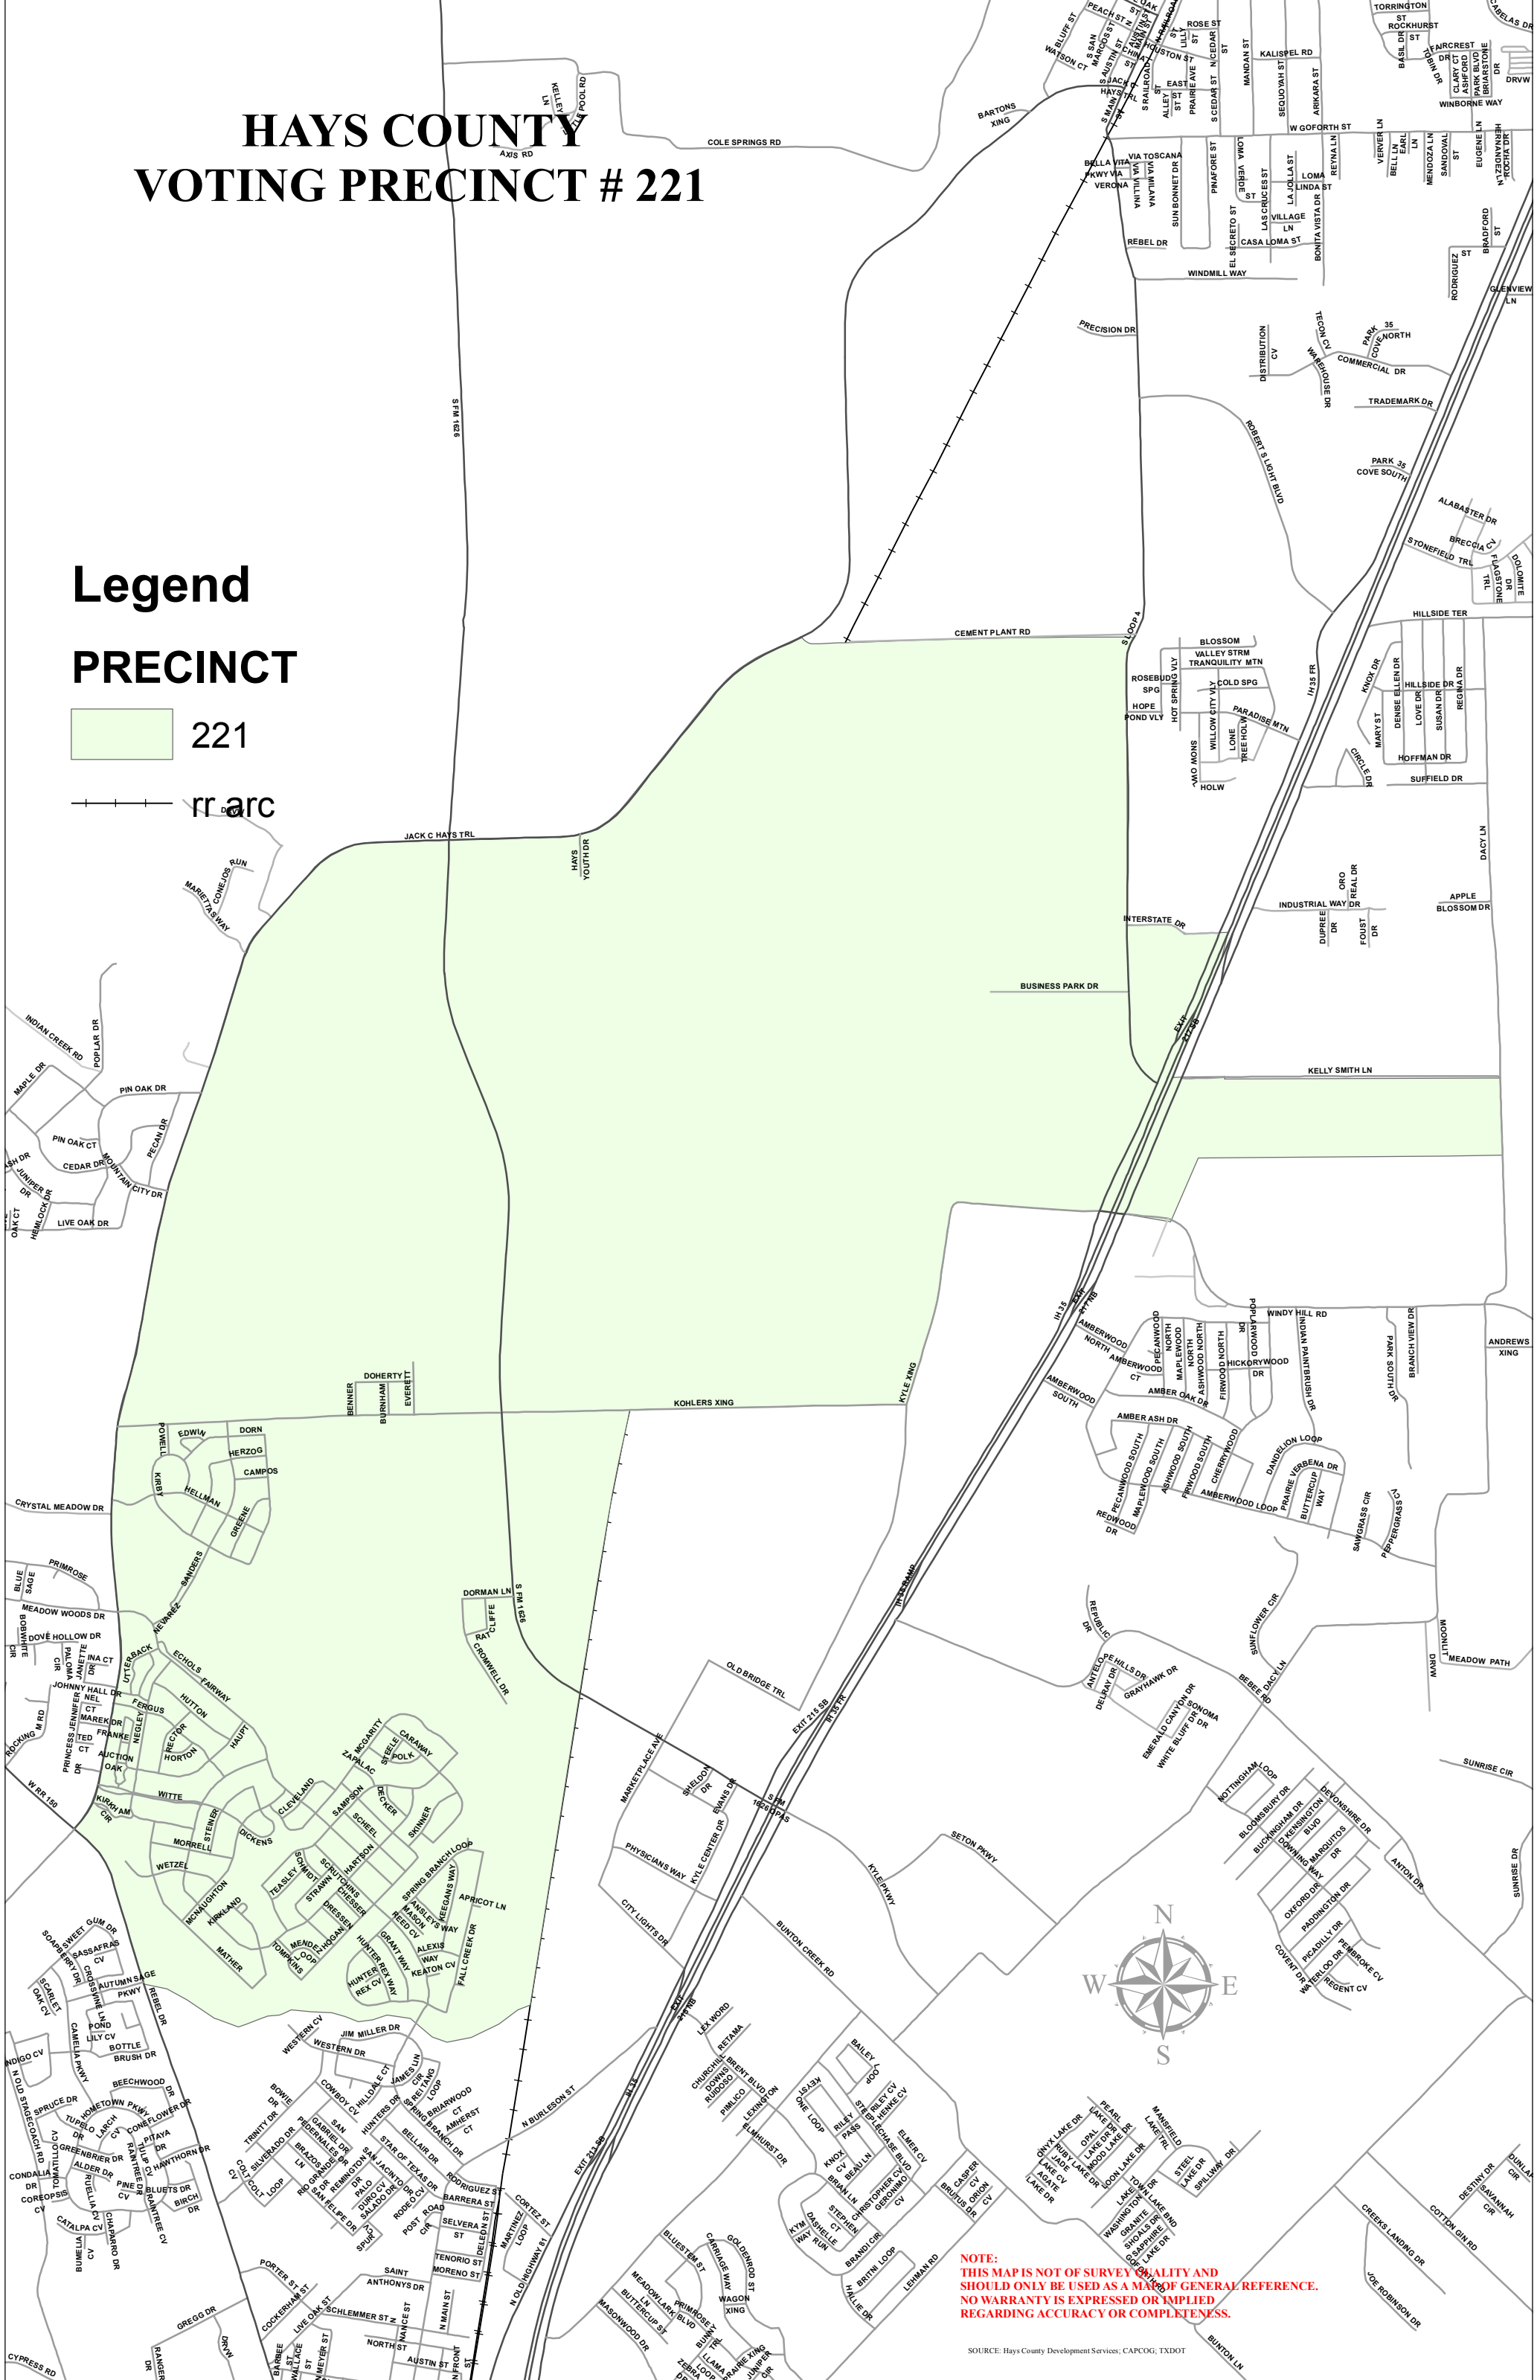

HAYS COUNTY VOTING PRECINCT # 221

Legend PRECINCT

221

rr arc

NOTE:
THIS MAP IS NOT OF SURVEY QUALITY AND SHOULD ONLY BE USED AS A MAP OF GENERAL REFERENCE. NO WARRANTY IS EXPRESSED OR IMPLIED REGARDING ACCURACY OR COMPLETENESS.