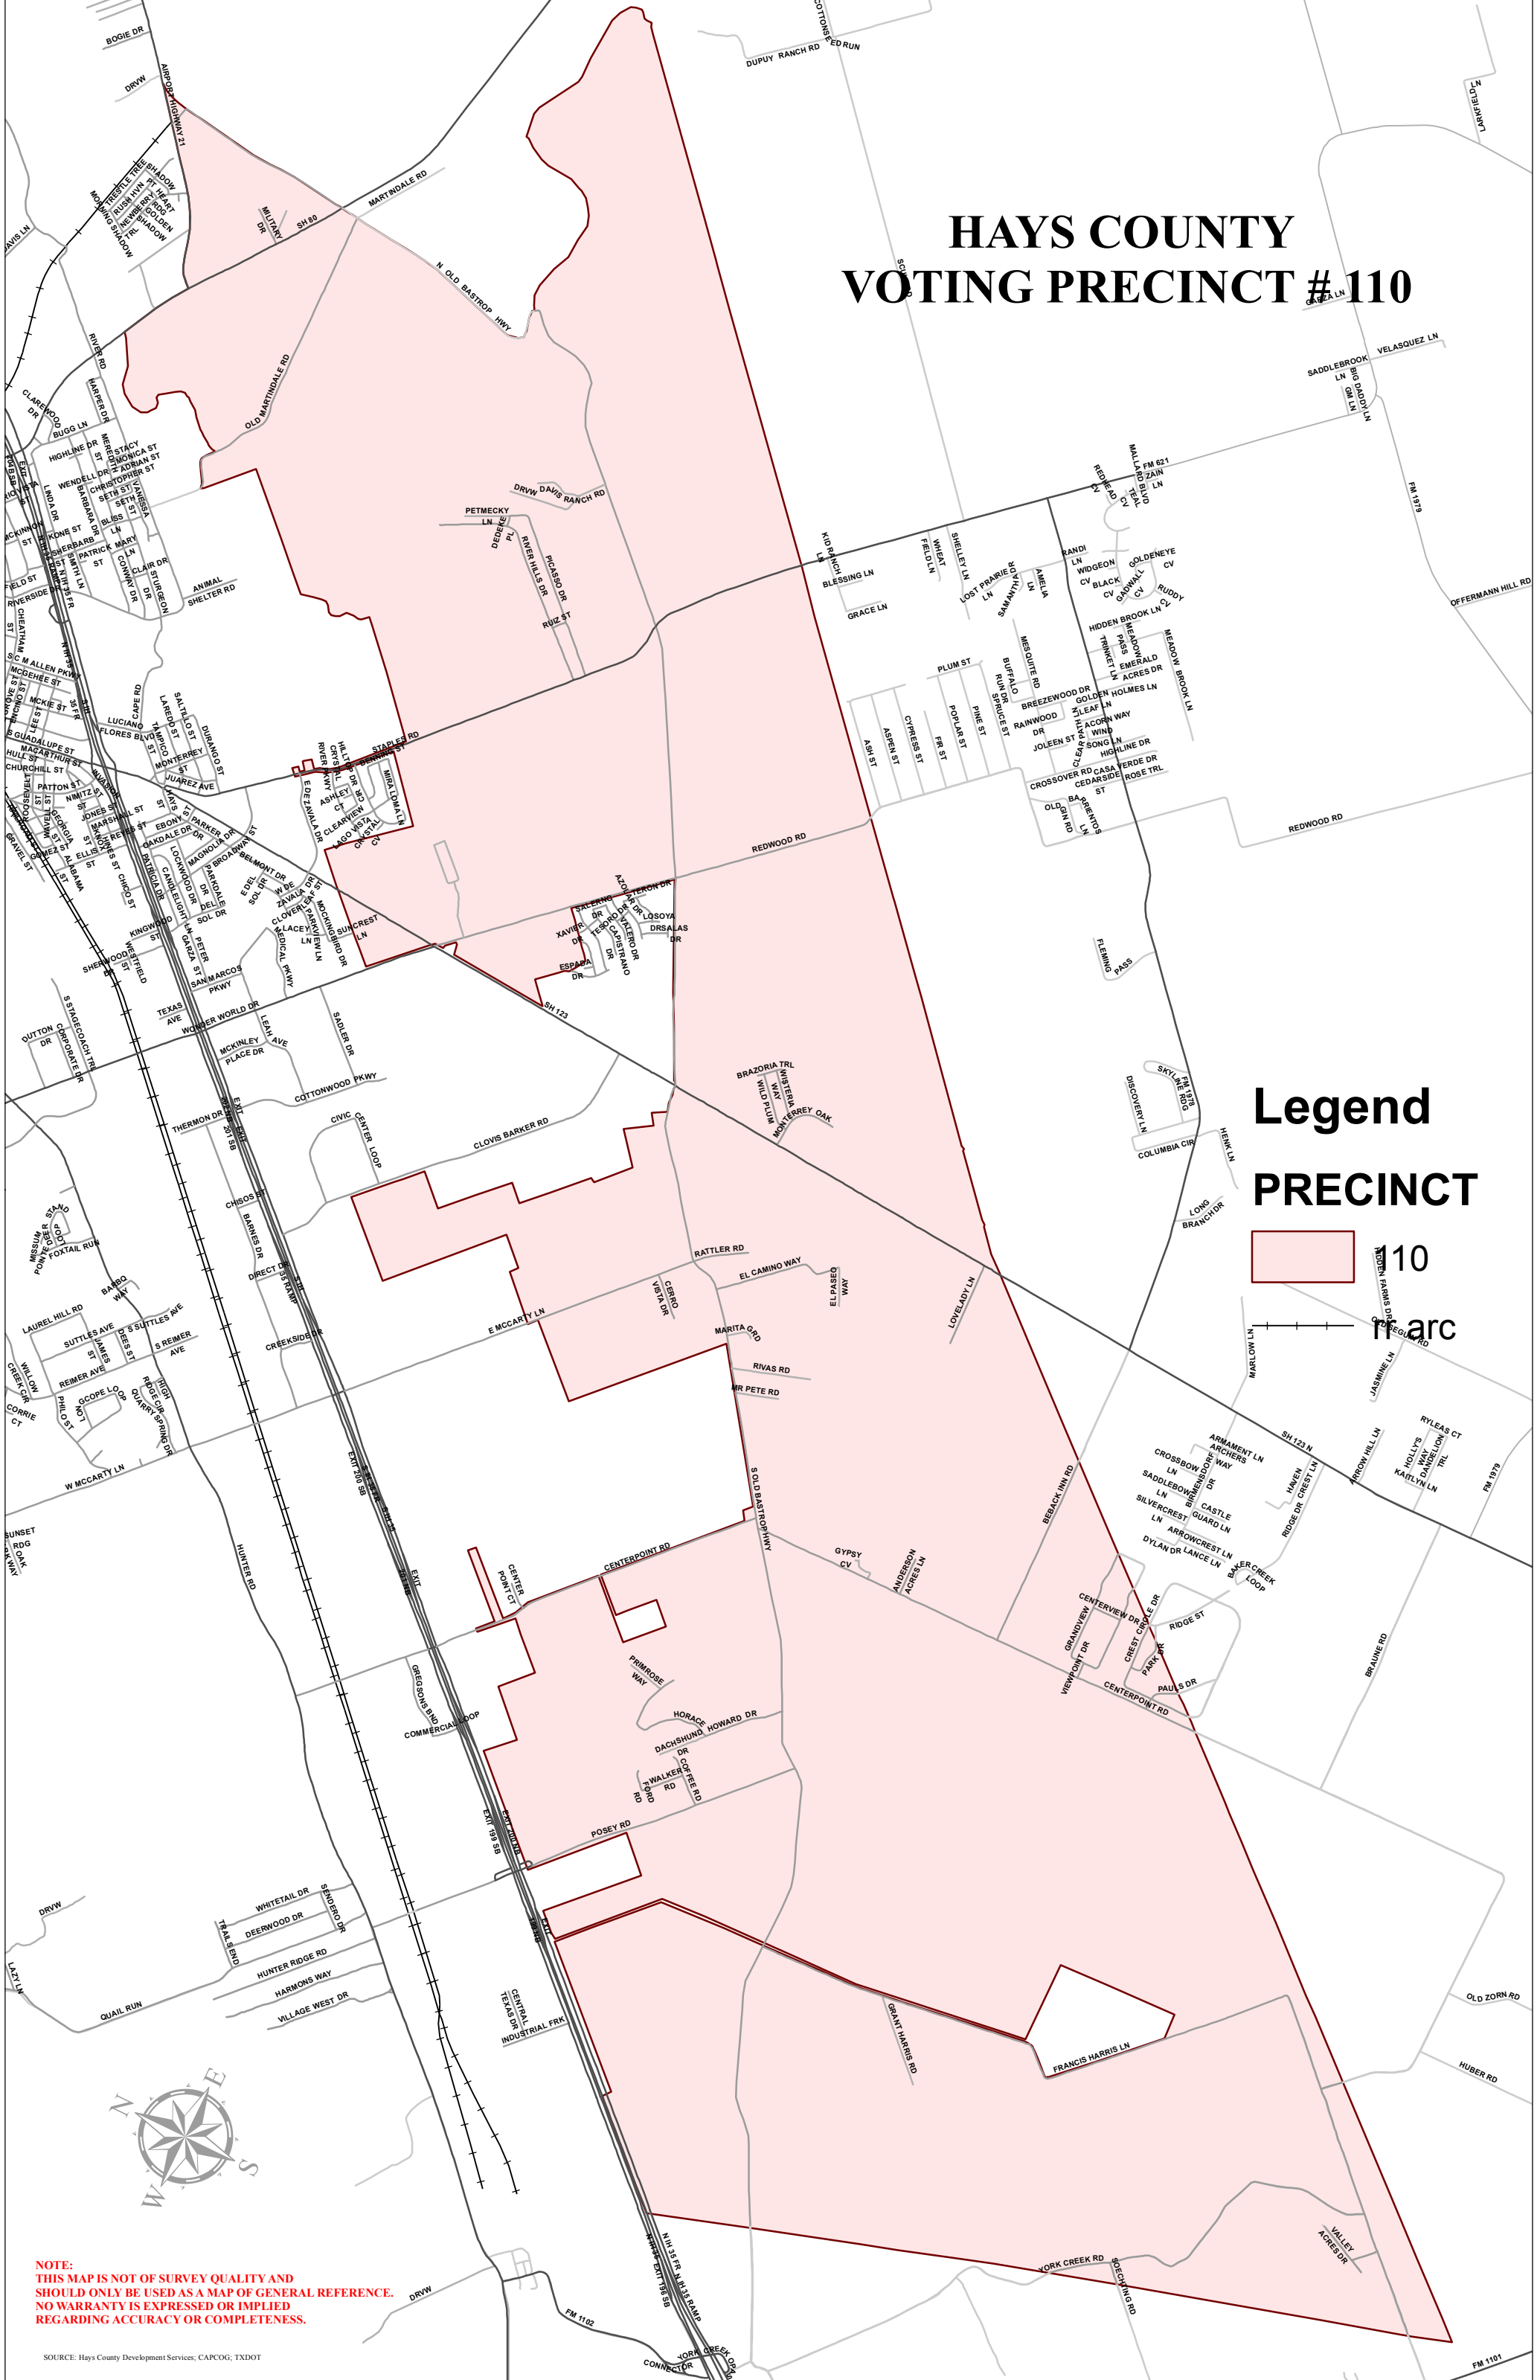

HAYS COUNTY VOTING PRECINCT #110

Legend

PRECINCT

 110

 North

NOTE:
THIS MAP IS NOT OF SURVEY QUALITY AND
SHOULD ONLY BE USED AS A MAP OF GENERAL REFERENCE.
NO WARRANTY IS EXPRESSED OR IMPLIED
REGARDING ACCURACY OR COMPLETENESS.