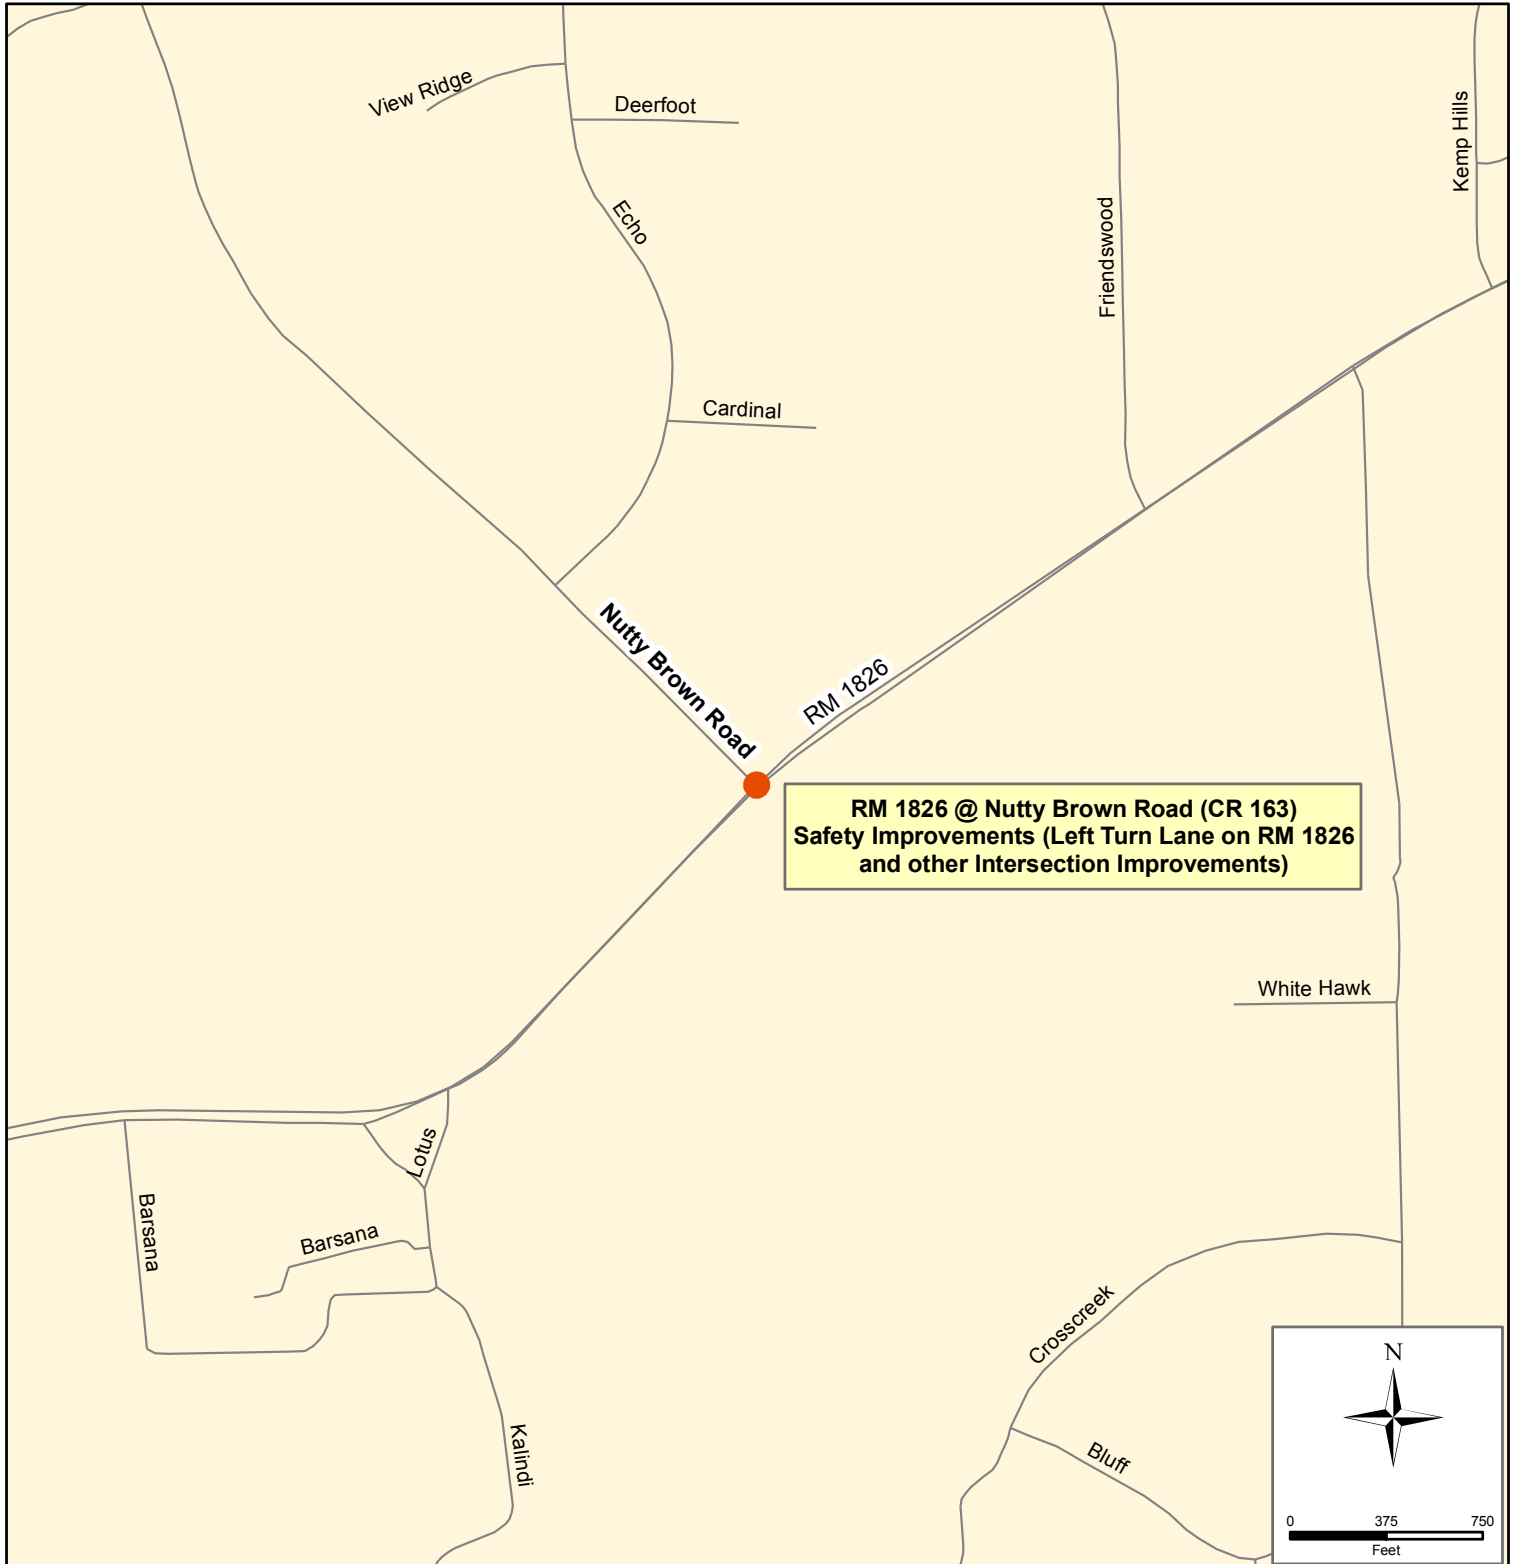

Project 3a Map

RM 1826 @ Nutty Brown Road

Precinct 4